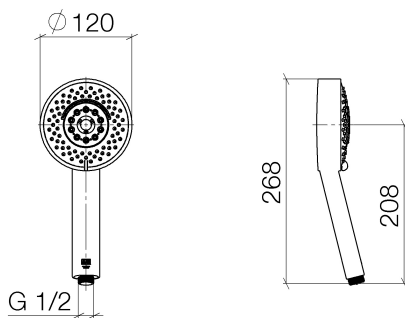

Bathtub - CL.1

Hand shower - polished chrome

Article number: 28 012 979-00 0010

- four settings: normal flow, soft flow, massage flow, cascade
- Descaling system
- Ø 4-3/4"
- 1/2" connection
- Water flow rate limited to max. 1.8 gpm
- Internal backflow preventer.

polished chrome

Dimensional drawing

All dimensions in mm / inch = mm x 0,0394

Bathtub - CL.1

Hand shower - polished chrome

Article number: 28 012 979-00 0010

Bathtub - CL.1

Hand shower - polished chrome